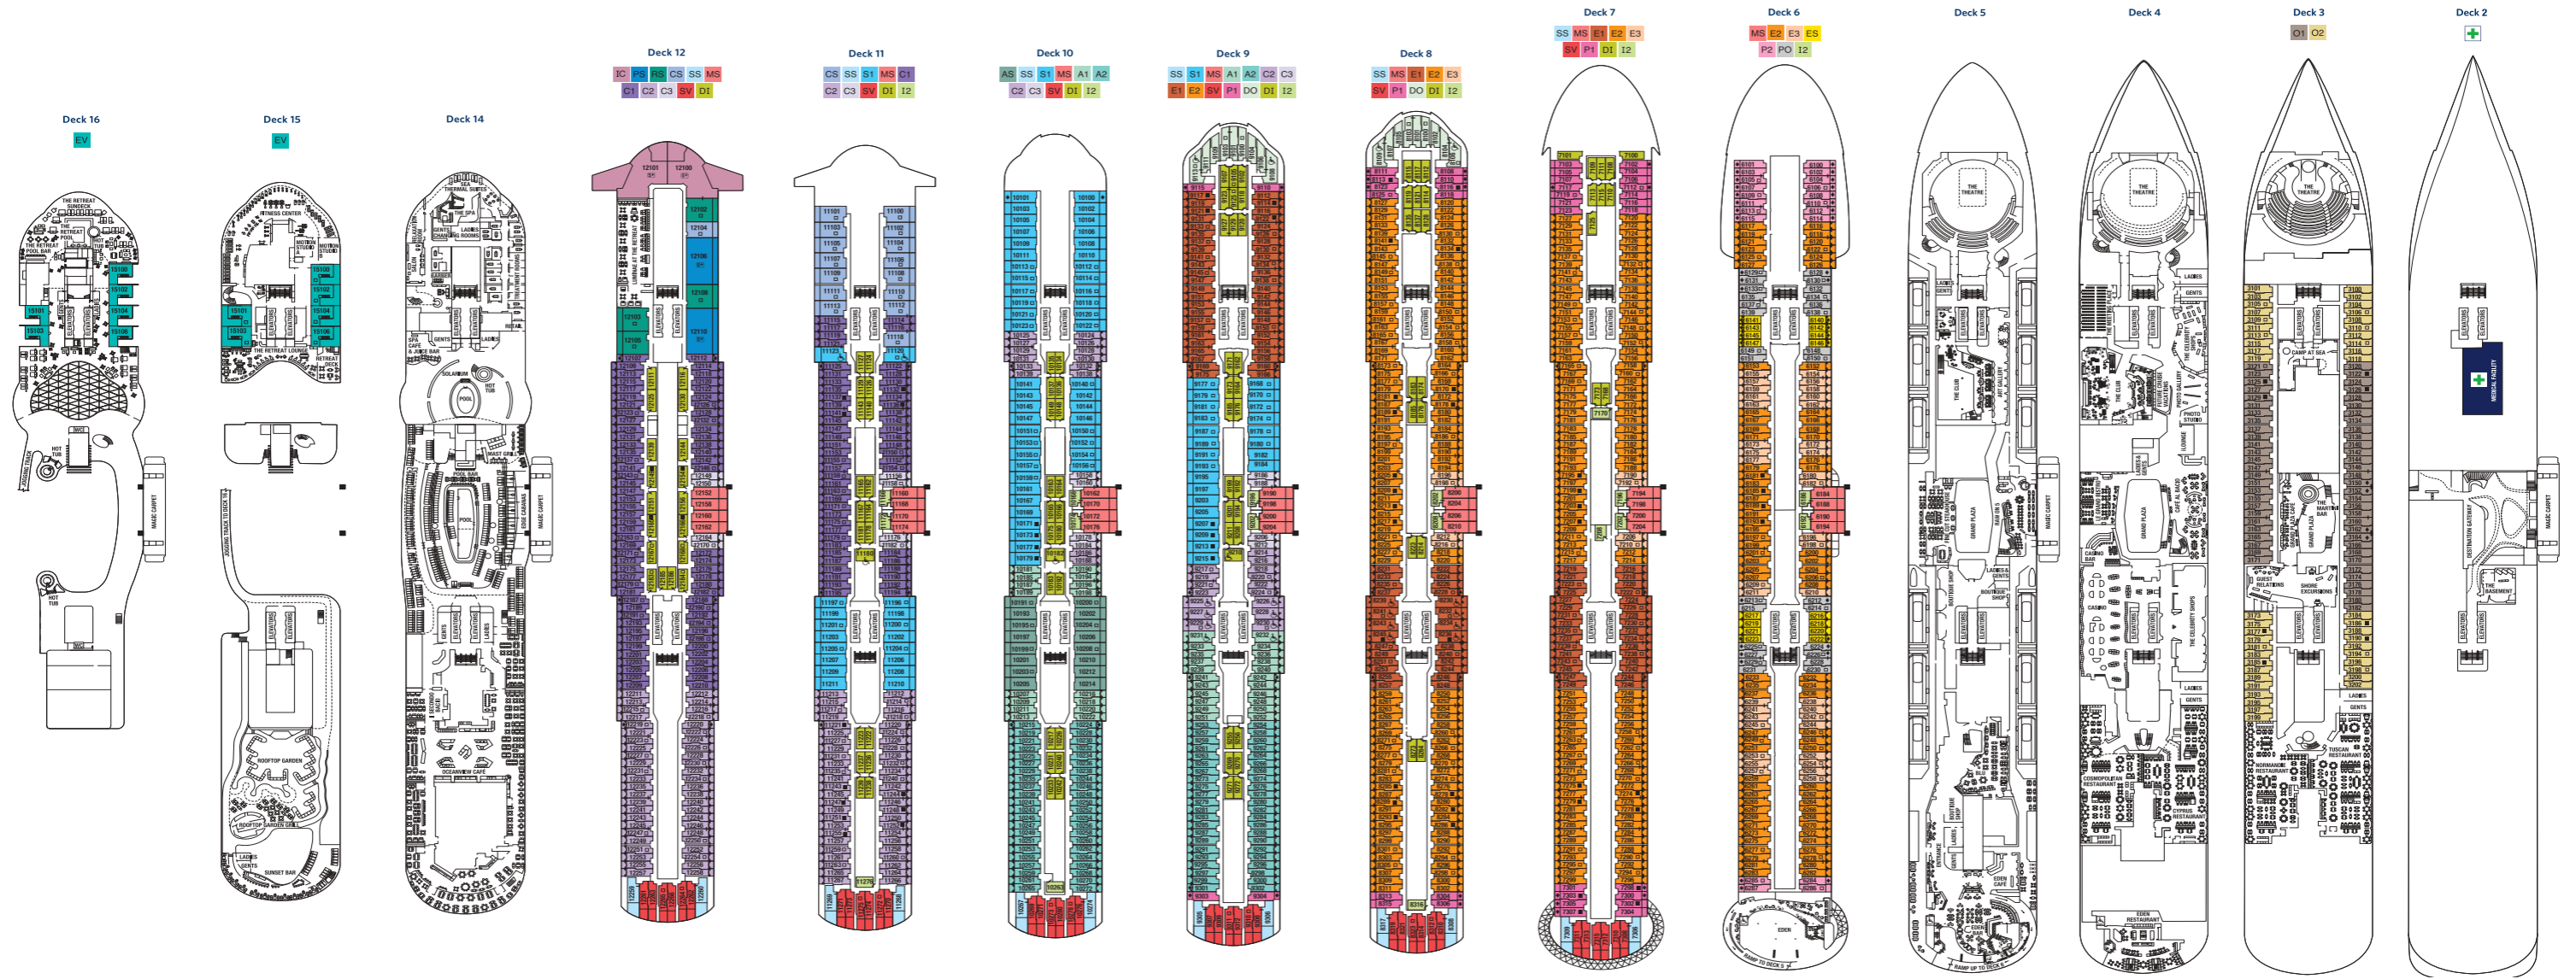

# CELEBRITY EDGE<sup>SM</sup> DECK PLANS

- IC** Iconic Suite
- PS** Penthouse Suite
- EV** Edge Villa
- RS** Royal Suite
- CS** Celebrity Suite
- AS** Aqua Sky Suite
- SS** Sunset Sky Suite
- S1** Sky Suite
- MS** Magic Carpet<sup>®</sup> Sky Suite

- A1** Prime AquaClass<sup>®</sup>
- A2** AquaClass
- C1** Prime Concierge Class
- C2** Concierge Class
- C3** Concierge Class (Partial View)

- E1** Prime Edge w/ Infinite Veranda<sup>®</sup>
- E2** Edge w/ Infinite Veranda
- E3** Edge w/ Infinite Veranda (Partial View)
- ES** Edge Single w/ Infinite Veranda
- SV** Sunset Veranda
- P1** Deluxe Porthole View w/ Veranda
- P2** Deluxe Porthole View w/ Veranda

- PO** Panoramic Ocean View
- DO** Deluxe Ocean View
- O1** Prime Ocean View
- O2** Ocean View
- DI** Deluxe Inside
- I2** Inside
- +** Medical Facility - Deck 2  
Located by Forward Elevators

- ◆** Obstructed View Stateroom
- Double Sofa Bed
- Single Sofa Bed
- 5+** Stateroom for occupancy 5 and up
- |** Connecting Staterooms - locations vary per ship
- ↗** Inside Stateroom Door Location
- ♿** Wheelchair Accessible Stateroom  
Featuring Roll-in Shower