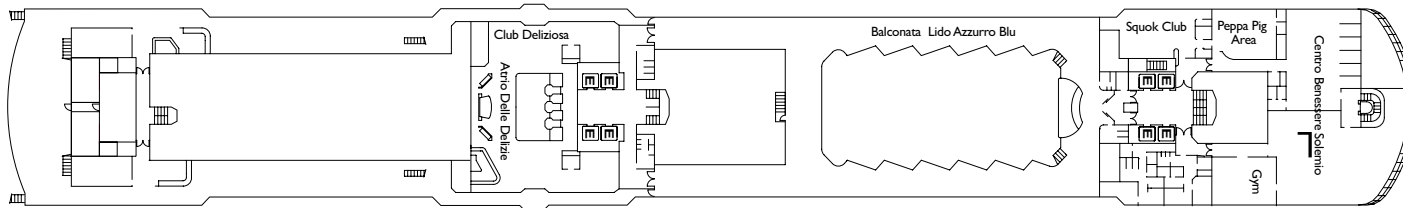

NB: double beds are available in all categories of cabin.

3rd and 4th beds are available in all categories.

- ✓ cabins with partially limited view
- X cabins without views
- H cabins for disabled guests
- C interconnecting cabins
- E lift
- 1 high bed

- single sofa bed
- ▲ 2 low beds that cannot be converted into a double
- 1 double bed that cannot be converted into two low beds