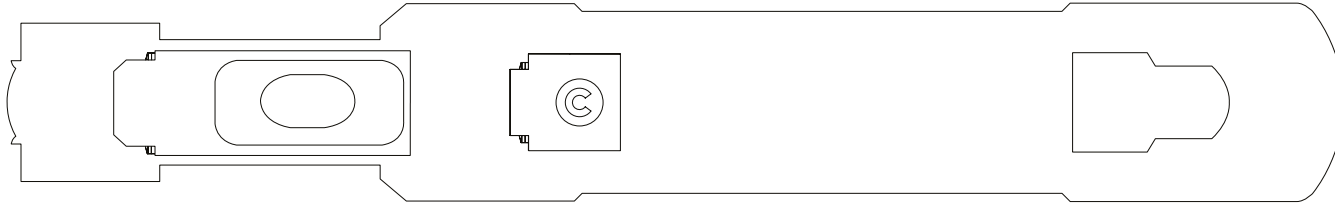

NB: double beds are available in all categories of cabin.

3rd and 4th beds are available in all categories.

- ✓ cabins with partially limited view
- X cabins without views
- H cabins for disabled guests
- C interconnecting cabins
- E lift
- 1 high bed

- single sofa bed
- ▲ 2 low beds that cannot be converted into a double
- 1 double bed that cannot be converted into two low beds