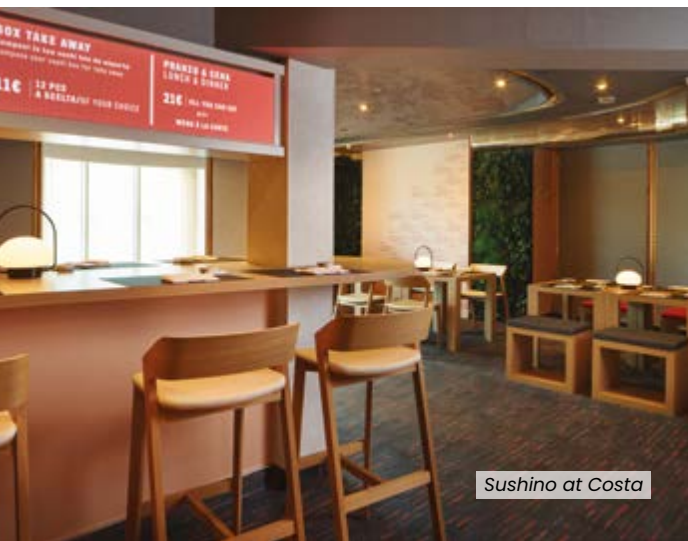

## TASTE

• 6 restaurants, including the Club Restaurant, the Archipelago Restaurant, the Sushino at Costa, requiring payment, by reservation and the Pizzeria Pummid'Oro requiring payment • 11 bars and lounges, including the Gelateria-Cioccolateria Amarillo and a Wine Bar requiring payment.

## ENTERTAINMENT

• Theater on three decks • Casino • Club • deck pool with automatic glass roof and giant screen • Toboga water slide • Library • Shop Gallery • Mondovirtuale • Peppa Pig Area • Squok Club • Baby pool.