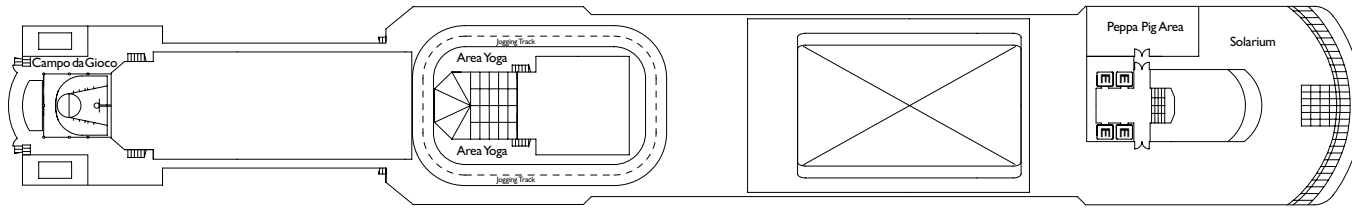

NB: double beds are available in all categories of cabin.

3rd and 4th beds are available in all categories.

- ✓ cabins with partially limited view
- X cabins without views
- H cabins for disabled guests
- C interconnecting cabins
- E lift
- 1 high bed

- single sofa bed
- ▲ 2 low beds that cannot be converted into a double
- 1 double bed that cannot be converted into two low beds