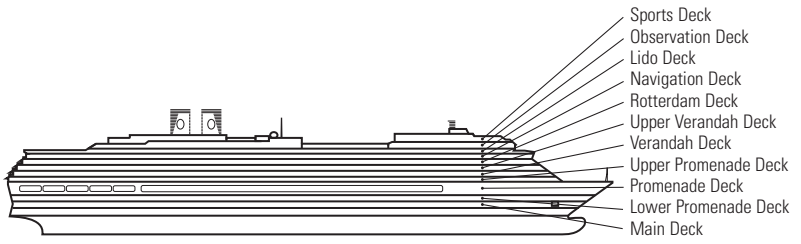

For information regarding stateroom bedding configurations and accessibility features on our ships please visit the [Accessibility](#) section of our website.