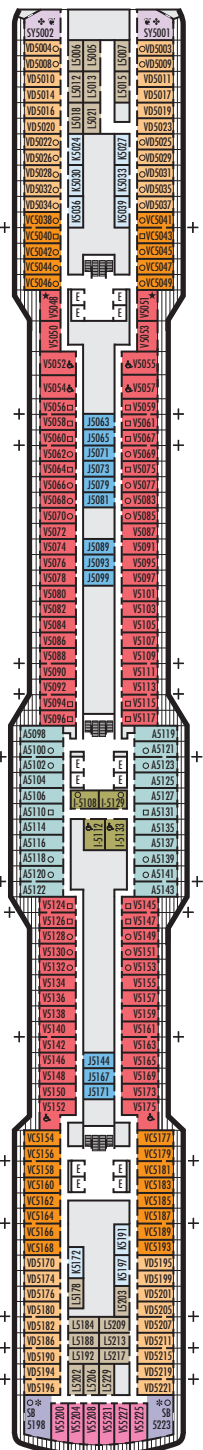

SS SY

Signature Suites: 2 lower beds convertible to 1 king-size bed, 1 Murphy bed for 1 person, bathroom with dual-sink vanity, shower, large sitting area, private verandah, floor-to-ceiling windows.

AS A B BC

Vista Suites: 2 lower beds convertible to 1 queen-size bed, shower, sitting area, private verandah, refrigerator, floor-to-ceiling windows.

VERANDAH STATEROOMS

VQ VS V VA VB

Verandah: 2 lower beds convertible to 1 queen-size bed, shower, sitting area, private verandah, floor-to-ceiling windows. All VH-category staterooms have partially obstructed views.

OCEAN-VIEW STATEROOMS

FA FB

Family: 2 lower beds convertible to 1 queen-size bed, 1 sofa bed for 2 persons & 1 upper bed. 2 bathrooms — one with bathtub, shower, sink & toilet; one with shower & sink.

CQ C D E F

Large: 2 lower beds convertible to 1 queen-size bed, shower.

OO

Single: 1 lower bed, shower.

INTERIOR STATEROOMS

IQ I J K L

Large or Standard: 2 lower beds convertible to 1 queen-size bed, shower.

▼ Spa Suites and Staterooms. Opt for the serenity of a Spa Suite or Stateroom, featuring modern spa amenities.

GERSHWIN DECK
Staterooms 5001-5231