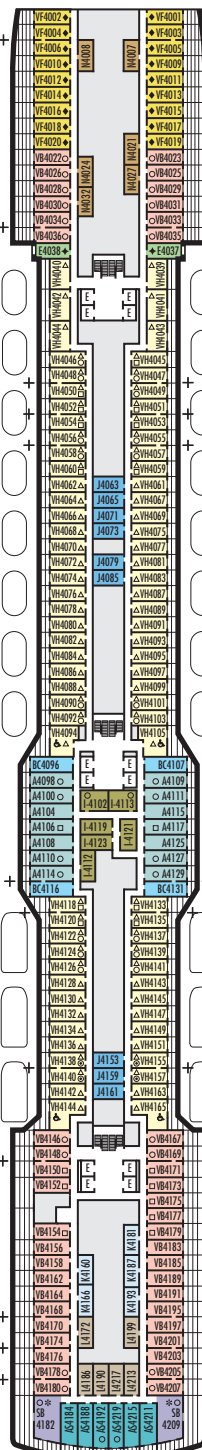

SS SY

Signature Suites: 2 lower beds convertible to 1 king-size bed, 1 Murphy bed for 1 person, bathroom with dual-sink vanity, shower, large sitting area, private verandah, floor-to-ceiling windows.

AS A B BC

Vista Suites: 2 lower beds convertible to 1 queen-size bed, shower, sitting area, private verandah, refrigerator, floor-to-ceiling windows.

VERANDAH STATEROOMS

VQ VS V VA VB

Verandah: 2 lower beds convertible to 1 queen-size bed, shower, sitting area, private verandah, floor-to-ceiling windows. All VH-category staterooms have partially obstructed views.

OCEAN-VIEW STATEROOMS

FA FB

Family: 2 lower beds convertible to 1 queen-size bed, 1 sofa bed for 2 persons & 1 upper bed. 2 bathrooms — one with bathtub, shower, sink & toilet; one with shower & sink.

CQ C D E F

Large: 2 lower beds convertible to 1 queen-size bed, shower.

OO

Single: 1 lower bed, shower.

INTERIOR STATEROOMS

IQ I J K L

Large or Standard: 2 lower beds convertible to 1 queen-size bed, shower.

▼ Spa Suites and Staterooms. Opt for the serenity of a Spa Suite or Stateroom, featuring modern spa amenities.

BEETHOVEN DECK
Staterooms 4001-4219