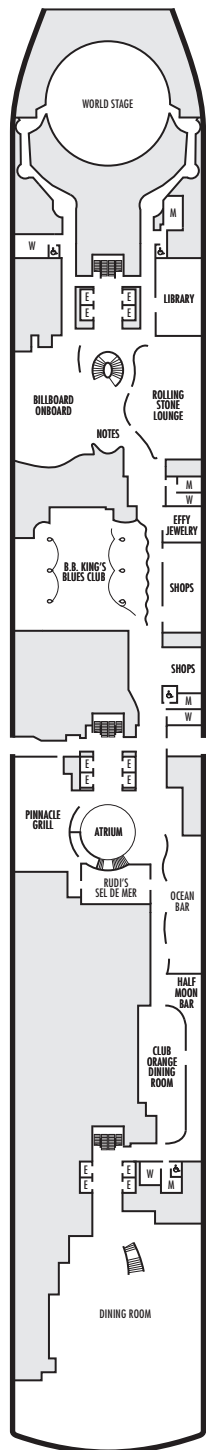

SS SY

Signature Suites: 2 lower beds convertible to 1 king-size bed, 1 Murphy bed for 1 person, bathroom with dual-sink vanity, shower, large sitting area, private verandah, floor-to-ceiling windows.

AS A B BC

Vista Suites: 2 lower beds convertible to 1 queen-size bed, shower, sitting area, private verandah, refrigerator, floor-to-ceiling windows.

VERANDAH STATEROOMS

VQ VS V VA VB

Verandah: 2 lower beds convertible to 1 queen-size bed, shower, sitting area, private verandah, floor-to-ceiling windows. All VH-category staterooms have partially obstructed views.

OCEAN-VIEW STATEROOMS

FA FB

Family: 2 lower beds convertible to 1 queen-size bed, 1 sofa bed for 2 persons & 1 upper bed. 2 bathrooms — one with bathtub, shower, sink & toilet; one with shower & sink.

CQ C D E F

Large: 2 lower beds convertible to 1 queen-size bed, shower.

OO

Single: 1 lower bed, shower.

INTERIOR STATEROOMS

IQ I J K L

Large or Standard: 2 lower beds convertible to 1 queen-size bed, shower.

▼ Spa Suites and Staterooms. Opt for the serenity of a Spa Suite or Stateroom, featuring modern spa amenities.

PLAZA DECK