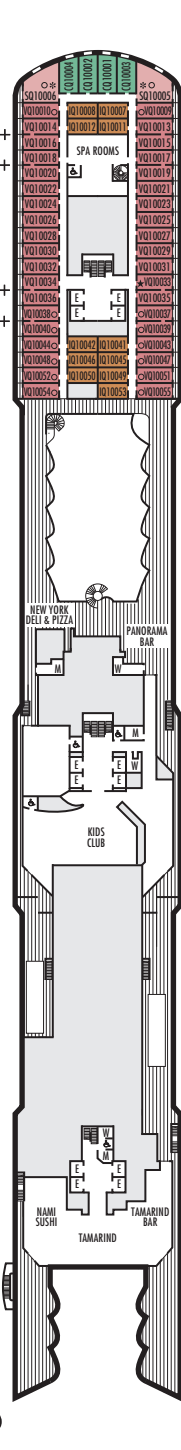

SS SY

Signature Suites: 2 lower beds convertible to 1 king-size bed, 1 Murphy bed for 1 person, bathroom with dual-sink vanity, shower, large sitting area, private verandah, floor-to-ceiling windows.

AS A B BC

Vista Suites: 2 lower beds convertible to 1 queen-size bed, shower, sitting area, private verandah, refrigerator, floor-to-ceiling windows.

VERANDAH STATEROOMS

VQ VS V VA VB

Verandah: 2 lower beds convertible to 1 queen-size bed, shower, sitting area, private verandah, floor-to-ceiling windows. All VH-category staterooms have partially obstructed views.

OCEAN-VIEW STATEROOMS

FA FB

Family: 2 lower beds convertible to 1 queen-size bed, 1 sofa bed for 2 persons & 1 upper bed. 2 bathrooms — one with bathtub, shower, sink & toilet; one with shower & sink.

CQ C D E F

Large: 2 lower beds convertible to 1 queen-size bed, shower.

OO

Single: 1 lower bed, shower.

INTERIOR STATEROOMS

IQ I J K L

Large or Standard: 2 lower beds convertible to 1 queen-size bed, shower.

▼ Spa Suites and Staterooms. Opt for the serenity of a Spa Suite or Stateroom, featuring modern spa amenities.

PANORAMA DECK
Staterooms 10001-10055