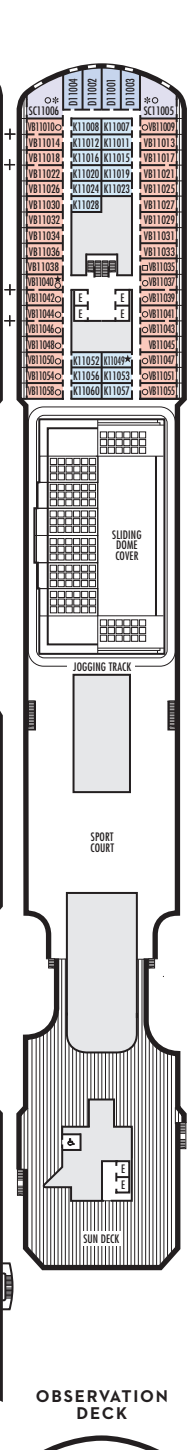

SS SY

Signature Suites: 2 lower beds convertible to 1 king-size bed, 1 Murphy bed for 1 person, bathroom with dual-sink vanity, shower, large sitting area, private verandah, floor-to-ceiling windows.

AS A B BC

Vista Suites: 2 lower beds convertible to 1 queen-size bed, shower, sitting area, private verandah, refrigerator, floor-to-ceiling windows.

VERANDAH STATEROOMS

VQ VS V VA VB

Verandah: 2 lower beds convertible to 1 queen-size bed, shower, sitting area, private verandah, floor-to-ceiling windows. All VH-category staterooms have partially obstructed views.

OCEAN-VIEW STATEROOMS

FA FB

Family: 2 lower beds convertible to 1 queen-size bed, 1 sofa bed for 2 persons & 1 upper bed. 2 bathrooms — one with bathtub, shower, sink & toilet; one with shower & sink.

CQ C D E F

Large: 2 lower beds convertible to 1 queen-size bed, shower.

OO

Single: 1 lower bed, shower.

INTERIOR STATEROOMS

IQ I J K L

Large or Standard: 2 lower beds convertible to 1 queen-size bed, shower.

▼ Spa Suites and Staterooms. Opt for the serenity of a Spa Suite or Stateroom, featuring modern spa amenities.

SUN DECK
Staterooms 11001-11060