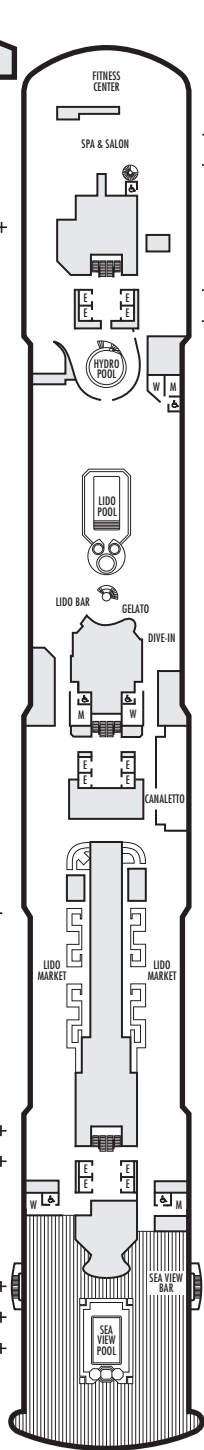

SS SY

Signature Suites: 2 lower beds convertible to 1 king-size bed, 1 Murphy bed for 1 person, bathroom with dual-sink vanity, shower, large sitting area, private verandah, floor-to-ceiling windows.

AS A B BC

Vista Suites: 2 lower beds convertible to 1 queen-size bed, shower, sitting area, private verandah, refrigerator, floor-to-ceiling windows.

VERANDAH STATEROOMS

VQ VS V VA VB

Verandah: 2 lower beds convertible to 1 queen-size bed, shower, sitting area, private verandah, floor-to-ceiling windows. All VH-category staterooms have partially obstructed views.

OCEAN-VIEW STATEROOMS

FA FB

Family: 2 lower beds convertible to 1 queen-size bed, 1 sofa bed for 2 persons & 1 upper bed. 2 bathrooms — one with bathtub, shower, sink & toilet; one with shower & sink.

CQ C D E F

Large: 2 lower beds convertible to 1 queen-size bed, shower.

OO

Single: 1 lower bed, shower.

INTERIOR STATEROOMS

IQ I J K L

Large or Standard: 2 lower beds convertible to 1 queen-size bed, shower.

▼ Spa Suites and Staterooms. Opt for the serenity of a Spa Suite or Stateroom, featuring modern spa amenities.

LIDO DECK