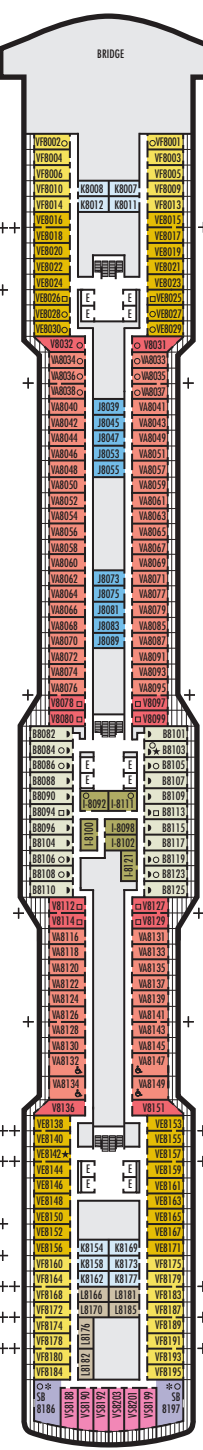

SS SY

Signature Suites: 2 lower beds convertible to 1 king-size bed, 1 Murphy bed for 1 person, bathroom with dual-sink vanity, shower, large sitting area, private verandah, floor-to-ceiling windows.

AS A B BC

Vista Suites: 2 lower beds convertible to 1 queen-size bed, shower, sitting area, private verandah, refrigerator, floor-to-ceiling windows.

VERANDAH STATEROOMS

VQ VS V VA VB

Verandah: 2 lower beds convertible to 1 queen-size bed, shower, sitting area, private verandah, floor-to-ceiling windows. All VH-category staterooms have partially obstructed views.

OCEAN-VIEW STATEROOMS

FA FB

Family: 2 lower beds convertible to 1 queen-size bed, 1 sofa bed for 2 persons & 1 upper bed. 2 bathrooms — one with bathtub, shower, sink & toilet; one with shower & sink.

CQ C D E F

Large: 2 lower beds convertible to 1 queen-size bed, shower.

OO

Single: 1 lower bed, shower.

INTERIOR STATEROOMS

IQ I J K L

Large or Standard: 2 lower beds convertible to 1 queen-size bed, shower.

▼ Spa Suites and Staterooms. Opt for the serenity of a Spa Suite or Stateroom, featuring modern spa amenities.

NAVIGATION DECK
Staterooms 8001-8203