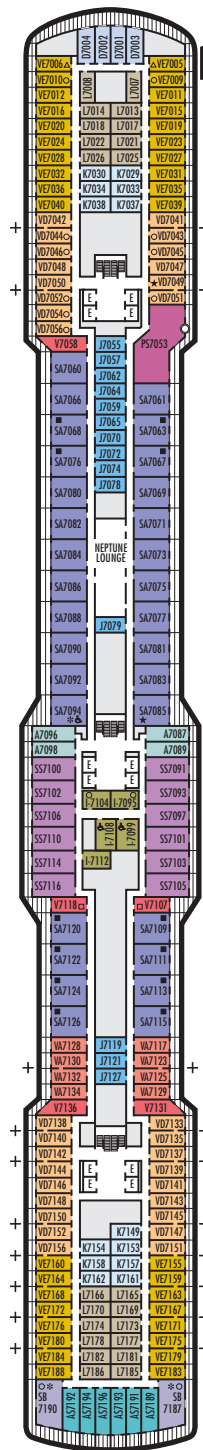

SS SY

Signature Suites: 2 lower beds convertible to 1 king-size bed, 1 Murphy bed for 1 person, bathroom with dual-sink vanity, shower, large sitting area, private verandah, floor-to-ceiling windows.

AS A B BC

Vista Suites: 2 lower beds convertible to 1 queen-size bed, shower, sitting area, private verandah, refrigerator, floor-to-ceiling windows.

VERANDAH STATEROOMS

VQ VS V VA VB

Verandah: 2 lower beds convertible to 1 queen-size bed, shower, sitting area, private verandah, floor-to-ceiling windows. All VH-category staterooms have partially obstructed views.

OCEAN-VIEW STATEROOMS

FA FB

Family: 2 lower beds convertible to 1 queen-size bed, 1 sofa bed for 2 persons & 1 upper bed. 2 bathrooms — one with bathtub, shower, sink & toilet; one with shower & sink.

CQ C D E F

Large: 2 lower beds convertible to 1 queen-size bed, shower.

OO

Single: 1 lower bed, shower.

INTERIOR STATEROOMS

IQ I J K L

Large or Standard: 2 lower beds convertible to 1 queen-size bed, shower.

▼ Spa Suites and Staterooms. Opt for the serenity of a Spa Suite or Stateroom, featuring modern spa amenities.

SCHUBERT DECK
Staterooms 7001-7196