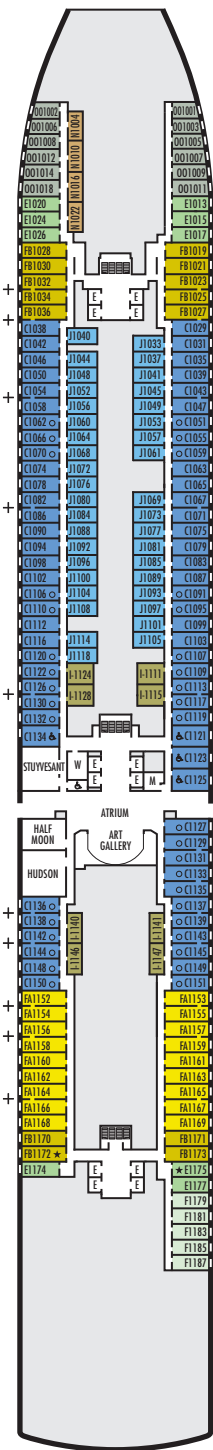

SS SY

Signature Suites: 2 lower beds convertible to 1 king-size bed, 1 Murphy bed for 1 person, bathroom with dual-sink vanity, shower, large sitting area, private verandah, floor-to-ceiling windows.

AS A B BC

Vista Suites: 2 lower beds convertible to 1 queen-size bed, shower, sitting area, private verandah, refrigerator, floor-to-ceiling windows.

VERANDAH STATEROOMS

VQ VS V VA VB

Verandah: 2 lower beds convertible to 1 queen-size bed, shower, sitting area, private verandah, floor-to-ceiling windows. All VH-category staterooms have partially obstructed views.

OCEAN-VIEW STATEROOMS

FA FB

Family: 2 lower beds convertible to 1 queen-size bed, 1 sofa bed for 2 persons & 1 upper bed. 2 bathrooms — one with bathtub, shower, sink & toilet; one with shower & sink.

CQ C D E F

Large: 2 lower beds convertible to 1 queen-size bed, shower.

OO

Single: 1 lower bed, shower.

INTERIOR STATEROOMS

IQ I J K L

Large or Standard: 2 lower beds convertible to 1 queen-size bed, shower.

▼ Spa Suites and Staterooms. Opt for the serenity of a Spa Suite or Stateroom, featuring modern spa amenities.

MAIN DECK
Staterooms 1001-1187