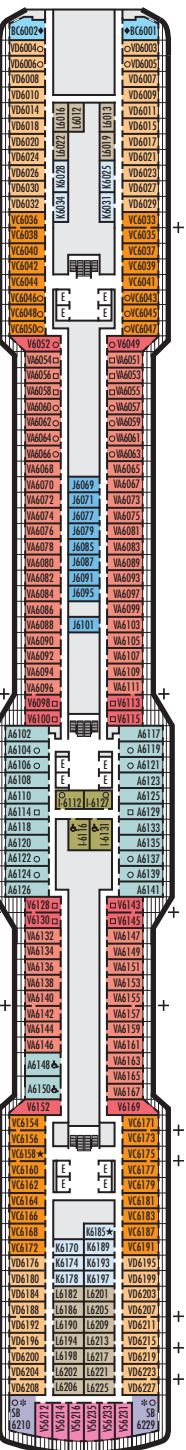

SS SY

Signature Suites: 2 lower beds convertible to 1 king-size bed, 1 Murphy bed for 1 person, bathroom with dual-sink vanity, shower, large sitting area, private verandah, floor-to-ceiling windows.

AS A B BC

Vista Suites: 2 lower beds convertible to 1 queen-size bed, shower, sitting area, private verandah, refrigerator, floor-to-ceiling windows.

VERANDAH STATEROOMS

VQ VS V VA VB

Verandah: 2 lower beds convertible to 1 queen-size bed, shower, sitting area, private verandah, floor-to-ceiling windows. All VH-category staterooms have partially obstructed views.

OCEAN-VIEW STATEROOMS

FA FB

Family: 2 lower beds convertible to 1 queen-size bed, 1 sofa bed for 2 persons & 1 upper bed. 2 bathrooms — one with bathtub, shower, sink & toilet; one with shower & sink.

CQ C D E F

Large: 2 lower beds convertible to 1 queen-size bed, shower.

OO

Single: 1 lower bed, shower.

INTERIOR STATEROOMS

IQ I J K L

Large or Standard: 2 lower beds convertible to 1 queen-size bed, shower.

▼ Spa Suites and Staterooms. Opt for the serenity of a Spa Suite or Stateroom, featuring modern spa amenities.

MOZART DECK
Staterooms 6001-6235