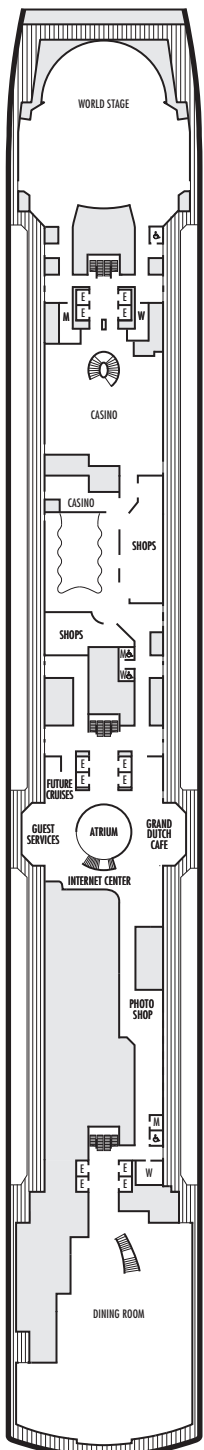

SS SY

Signature Suites: 2 lower beds convertible to 1 king-size bed, 1 Murphy bed for 1 person, bathroom with dual-sink vanity, shower, large sitting area, private verandah, floor-to-ceiling windows.

AS A B BC

Vista Suites: 2 lower beds convertible to 1 queen-size bed, shower, sitting area, private verandah, refrigerator, floor-to-ceiling windows.

VERANDAH STATEROOMS

VQ VS V VA VB

Verandah: 2 lower beds convertible to 1 queen-size bed, shower, sitting area, private verandah, floor-to-ceiling windows. All VH-category staterooms have partially obstructed views.

OCEAN-VIEW STATEROOMS

FA FB

Family: 2 lower beds convertible to 1 queen-size bed, 1 sofa bed for 2 persons & 1 upper bed. 2 bathrooms — one with bathtub, shower, sink & toilet; one with shower & sink.

CQ C D E F

Large: 2 lower beds convertible to 1 queen-size bed, shower.

OO

Single: 1 lower bed, shower.

INTERIOR STATEROOMS

IQ I J K L

Large or Standard: 2 lower beds convertible to 1 queen-size bed, shower.

▼ Spa Suites and Staterooms. Opt for the serenity of a Spa Suite or Stateroom, featuring modern spa amenities.

PROMENADE DECK