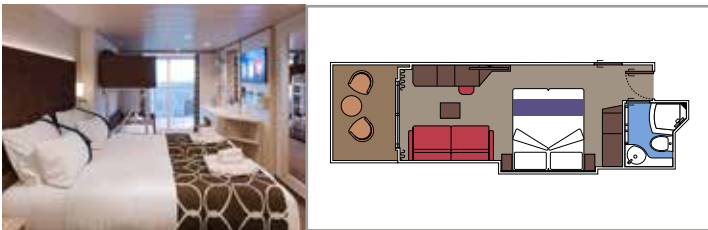

DELUXE BALCONY

BR1

≈17
≈3-8
9-10
4