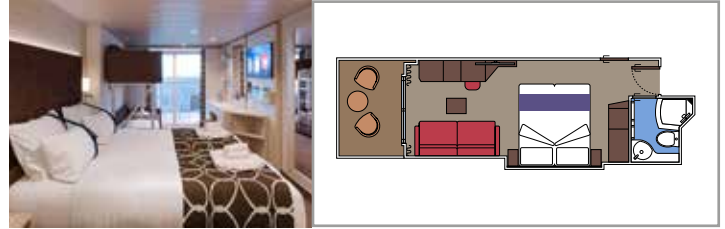

DELUXE BALCONY

BR4

≈17
≈3
16
4