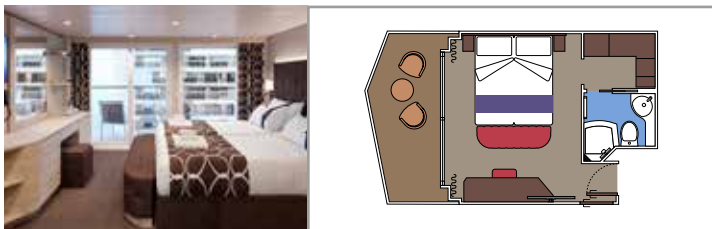

The images are representative only. Size, layout and furniture may vary (within the same cabin category).

**INCLUDED FACILITIES**

- Luxury suites with premium interiors
- Some Suites have balcony with private whirlpool
- Spacious wardrobe
- Comfortable double bed or single beds (on request)
- Bathroom with large shower and/or bathtub
- Interactive TV, telephone, safe, minibar and air conditioning
- Wifi connection included

 15-16

 2

- › Wardrobe
- › Bathroom with shower and hairdryer

The images are representative only. Size, layout and furniture may vary (within the same cabin category).

 Cabin size (m<sup>2</sup>)

 Balcony size (m<sup>2</sup>)

DELUXE BALCONY WITH PROMENADE VIEW PR3

 ≈16
  ≈5
  15-16
  2

› Balcony with Promenade view

DELUXE BALCONY WITH PROMENADE VIEW PR2

 ≈16
  ≈5
  12-14
  2

› Balcony with Promenade view

DELUXE BALCONY WITH PROMENADE VIEW PR1