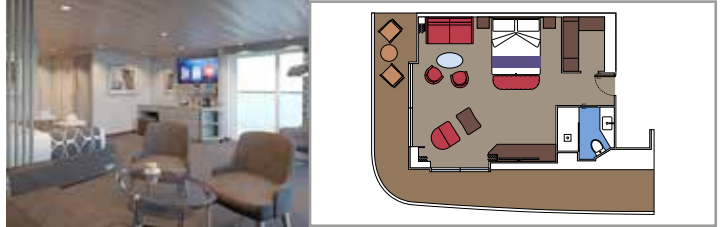

### GRAND SUITE AUREA WITH TERRACE AND WHIRLPOOL SXJ

SXJ

 ≈35
  ≈37-46
  15-16
  4

- › Large balcony with private whirlpool bath
- › Sitting area with double sofa bed

### GRAND SUITE AUREA WITH TERRACE SXT

SXT

 ≈35
  ≈25-35
  11-14
  4

- › Premium balcony
- › Sitting area with double sofa bed