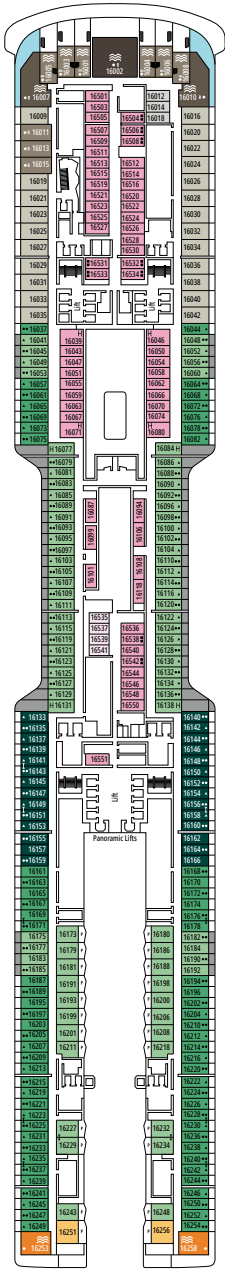

DECK 16
BERN