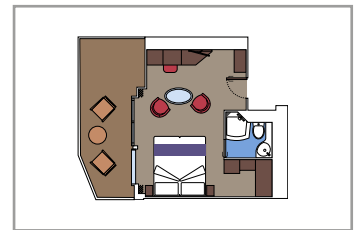

DELUXE SUITE AUREA WITH PROMENADE & OCEAN VIEW SRP

SRP

≈20
≈7

- › Balcony with Promenade and ocean view
- › Sitting area with double sofa bed or separate living room with double sofa bed
- › Deck 16
- › Accommodating up to 2 people

The images are representative only. Size, layout and furniture may vary (within the same cabin category).

Cabin size (m²)

Balcony size (m²)

Deck location

Accommodating up to