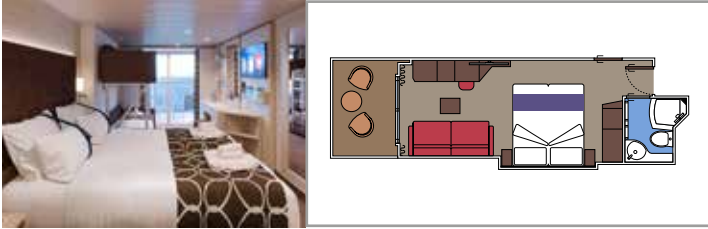

BALCONY

INCLUDED FACILITIES

Some cabins have balcony overlooking the Promenade

Some cabins have partial view

Sitting area with sofa

Wardrobe

Comfortable double bed which can be converted in two single beds (on request)

Bathroom with shower and hairdryer

Interactive TV, telephone, safe, minibar and air conditioning

Wifi connection available (for a fee)

DELUXE BALCONY AUREA

BA

≈17
≈3-8
12-16
4