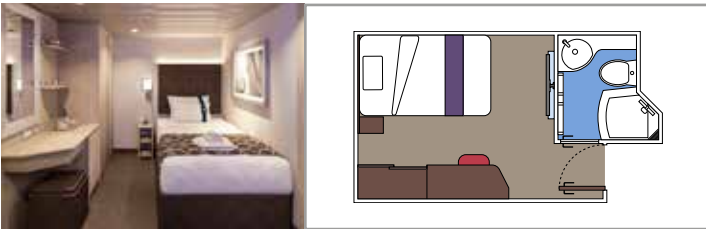

STUDIO INTERIOR

IS

≈10
11-19
1

The images are representative only. Size, layout and furniture may vary (within the same cabin category).

Cabin size (m²)

Balcony size (m²)

Deck location

Accommodating up to