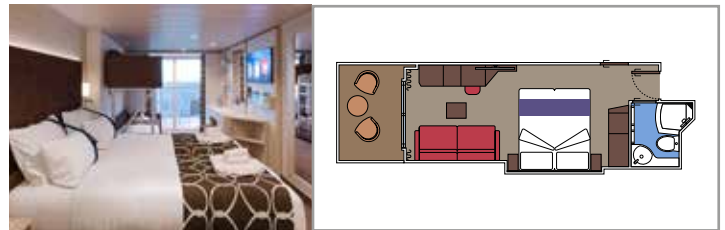

DELUXE BALCONY WITH PARTIAL VIEW

BP

≈17
≈3
15-16
4

› Balcony with partial view

The images are representative only. Size, layout and furniture may vary (within the same cabin category).

Cabin size (m²)

Balcony size (m²)

Deck location

Accommodating up to