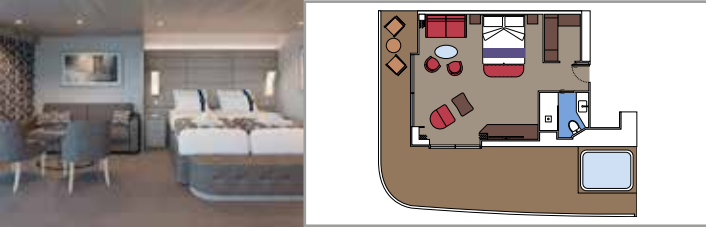

SUITE AUREA

INCLUDED FACILITIES

- Some Suites have balcony with private whirlpool
- Some Suites have balcony overlooking the Promenade
- Some Suites have sitting area with double sofa bed
- Spacious wardrobe
- Comfortable double bed or single beds (on request)
- Bathroom with shower or bathtub and hairdryer
- Interactive TV, telephone, safe, minibar and air conditioning
- Wifi connection available (for a fee)

GRAND SUITE AUREA WITH TERRACE AND WHIRLPOOL SXJ

SXJ

≈35
≈37-46
15-16
4

- › Large balcony with private whirlpool bath
- › Sitting area with double sofa bed