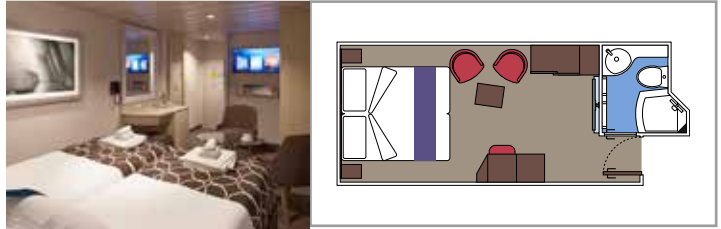

DELUXE INTERIOR

IR1

≈15
5-14
4