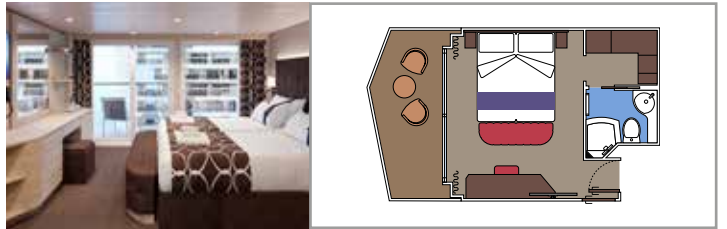

DELUXE BALCONY WITH PROMENADE VIEW PR3

≈16
≈5
15-16
2

› Balcony with Promenade view