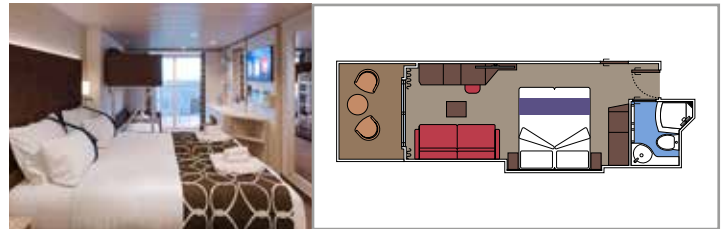

DELUXE BALCONY

BR2

≈17
≈3-10
11-12
4