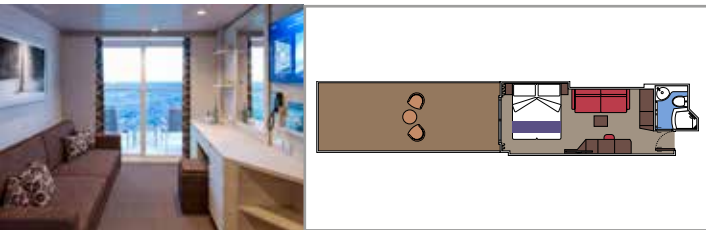

JUNIOR SUITE AUREA SM

SM

≈17
≈13-17
9
4

- › Sundeck