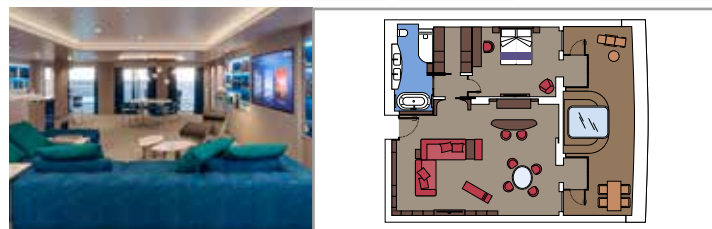

≈104
≈48
16
4
SUITE 16002

- › Large balcony with private whirlpool bath and outdoor living area
- › Floor-to-ceiling windows and glass doors
- › Separate dining and living room area
- › Bathroom with shower and imperial tub
- › Large walk-in wardrobe with shoe rack and luggage storage
- › Bar setup, refrigerator and espresso coffee machine