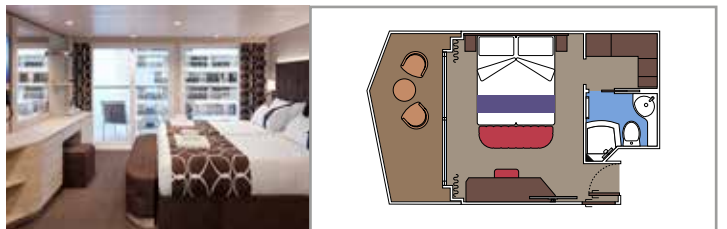

DELUXE BALCONY WITH PROMENADE VIEW PR1

≈16
≈5
10-11
2

› Balcony with Promenade view

The images are representative only. Size, layout and furniture may vary (within the same cabin category).

Cabin size (m²)

Balcony size (m²)

Deck location

Accommodating up to