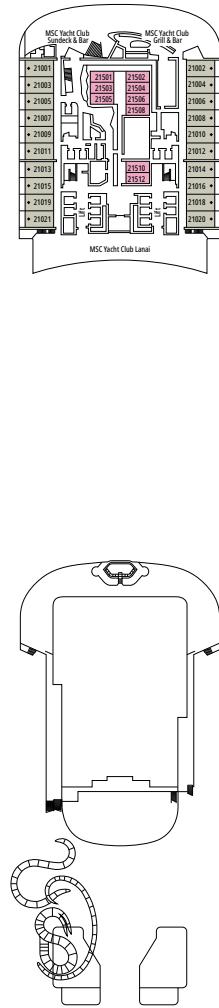

DECK 21
VALLETTA