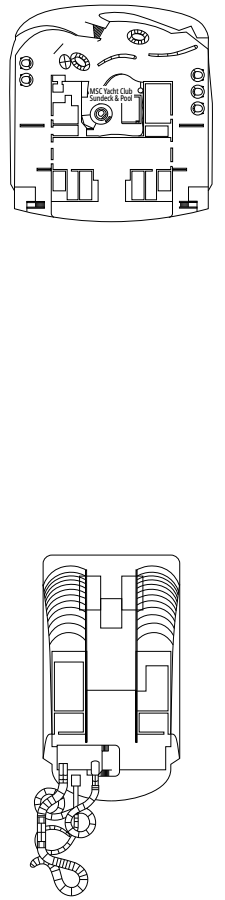

DECK 22
AMSTERDAM