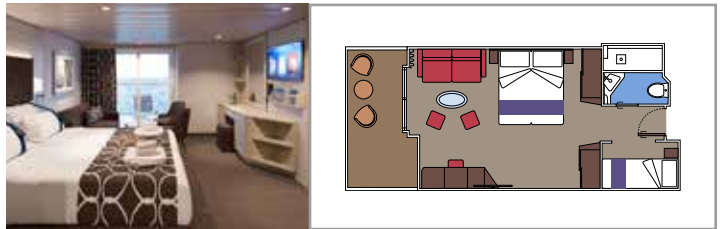

PREMIUM SUITE AUREA SL1

SL1

≈25
≈4
12-14
6

- › Balcony