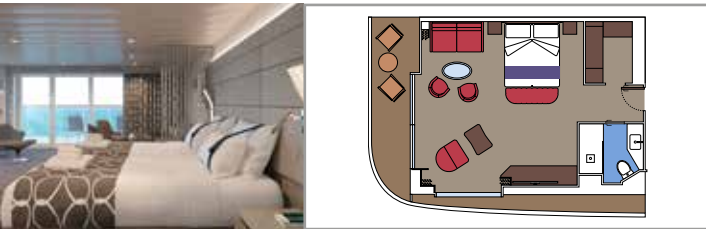

### GRAND SUITE AUREA WITH TERRACE SXT

SXT

 ≈35
  ≈25-35
  11-14
  4

- › Premium balcony
- › Sitting area with double sofa bed

### GRAND SUITE AUREA SX

SX

 ≈35
  ≈8-9
  9-10
  4

- › Balcony
- › Sitting area with double sofa bed