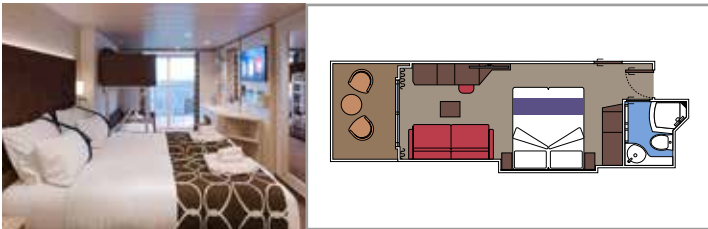

DELUXE BALCONY

BR3

≈17
≈3
14-15
4