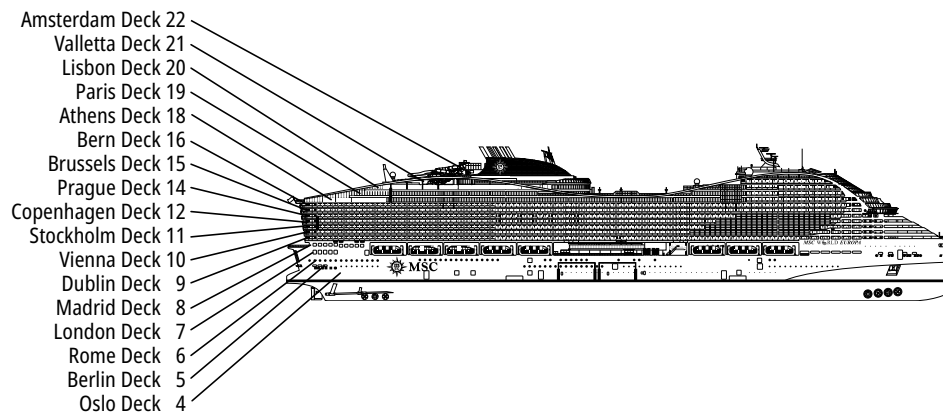

# TECHNICAL CHARACTERISTICS OF THE SHIP

LA PLAGE

TECHNICAL CHARACTERISTICS OF THE SHIP	
GROSS TONNAGE	215.863
LENGTH / BEAM / HEIGHT	333,3 m / 47 m / 68 m
SURFACE AREA	38.400 m <sup>2</sup> public areas
PUBLIC AREA RATIO	5,68 m <sup>2</sup> per guest
DECKS	21, included 16 for guests
LIFTS	39, included 23 for guests (included 4 Panoramic Lifts)
VOLTAGE (IN CABIN)	230/110 volts
MAXIMUM SPEED	22,7 knots
STABILIZERS	Stabilised with 2 fins
NUMBER OF GUESTS	6.762
NUMBER OF CABINS	2.626, included 66 for guests with disabilities or reduced mobility
CREW MEMBERS	2.138
POOLS	7, included 1 with sliding roof and 1 for the MSC Yacht Club
WHIRLPOOLS	13 whirlpool baths included 1 for the MSC Yacht Club
ENVIRONMENTAL TECHNOLOGY	The first ship in the MSC Cruises fleet powered by Liquefied Natural Gas (LNG), one of the world's cleanest marine fuels at scale