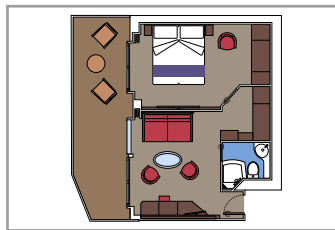

PREMIUM SUITE AUREA WITH PROMENADE & OCEAN VIEW SLP

SLP

≈27
≈9

- › Balcony overlooking the Promenade
- › Sitting area with double sofa bed or separate living room with double sofa bed
- › Deck 11
- › Accommodating up to 4 people