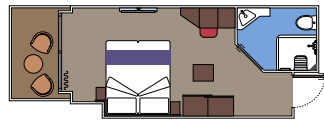

BALCONY

Available in:

- › **Balcony Aurea (BA)**
  cabin size ≈18m²; balcony size ≈17m²; deck 12, 14
- › **Deluxe Balcony (BR3)**
  cabin size ≈18m²; balcony size ≈17-18,4m²; deck 14-15
- › **Deluxe Balcony (BR2)**
  cabin size ≈18m²; balcony size ≈18,4m²; deck 11-12
- › **Deluxe Balcony (BR1)**
  cabin size ≈18m²; balcony size ≈17-18,4m²; deck 10
- › **Deluxe Balcony with partial view (BP)**
  cabin size ≈18m²; balcony size ≈17-18,4m²; deck 16