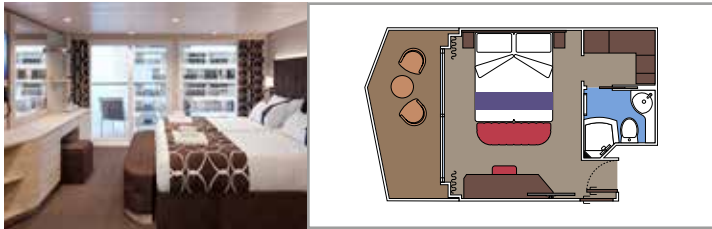

DELUXE BALCONY WITH PROMENADE & OCEAN VIEW PV

≈16
≈5
9-15
2

› Balcony with Promenade and ocean view