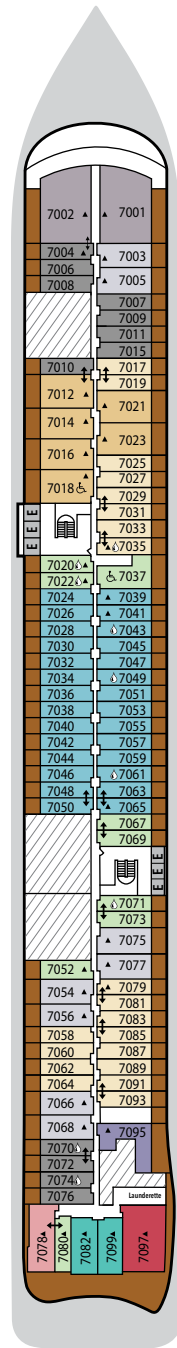

SILVER NOVA – Deck Plans

DECK 3

The Shelter
Atlantide
S.A.L.T. Kitchen

DECK 4

La Dame
Venetian Lounge
Boutique
Reception
Arts Café
Shore Concierge
Atrium
Kaiseki
La Terrazza

DECK 5

Otium Spa
Fitness Centre
Beauty Salon
Casino
Boutique
Dolce Vita
Silver Note
Connoisseur's Corner
Panorama Lounge

DECK 6

Suites

DECK 7

Suites

DECK 8

Suites

DECK 9

Suites

DECK 10

Observation Lounge
S.A.L.T. Lab
S.A.L.T. Chef's Table
S.A.L.T. Bar
Pool Deck
Pool Bar
The Marquee
(The Grill & Spaccanapoli)
The Dusk Bar
Jogging Track

DECK 11

The Cliff Whirlpool
Sun Deck

SUITE CATEGORIES

SPECIFICATIONS

- Crew 544
- Officers International
- Guests 728
- Tonnage 54,700
- Length 801 Feet / 244.2 Meters
- Width 97 Feet / 29.6 Meters
- Speed 19.4 Knots
- Passenger Decks 9
- Connecting Suites
- 3rd Guest Capacity
- Wheelchair Accessible Suites
- Veranda suites with bath & shower
- Technical areas
- Built 2023
- Registry Bahamas