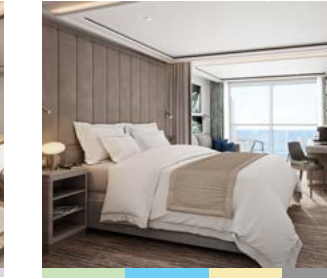

Images are intended as a general reference. Features, materials, finishes and layout may be different than shown.

SILVER NOVA – Suite Diagrams

All suites feature:

- Butler service
- Refrigerator and bar setup stocked with your preferences
- Plush bathrobes
- Plush slippers
- Pillow menu
- Luxury bath amenities
- Complimentary Wi-Fi
- Umbrella
- Hair dryer
- Wall mounted USB-C mobile device chargers
- Interactive Media Library
- Direct-dial telephone(s)
- Champagne on arrival

MASTER SUITE

Available as a one-bedroom configuration or as a two-bedroom by adjoining with a Premium Veranda Suite or Classic Veranda Suite

SIGNATURE SUITE

Available as a one bedroom configuration

SILVER SUITE