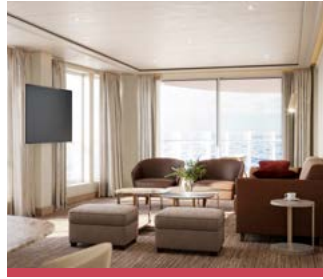

SILVER NOVA – Suite Diagrams

All suites feature:

- Butler service
- Refrigerator and bar setup stocked with your preferences
- Plush bathrobes
- Plush slippers
- Pillow menu
- Luxury bath amenities
- Complimentary Wi-Fi
- Umbrella
- Hair dryer
- Wall mounted USB-C mobile device chargers
- Interactive Media Library
- Direct-dial telephone(s)
- Champagne on arrival

OTIUM SUITE

Available as a one bedroom configuration

OWNER'S SUITE

Available as a one-bedroom configuration or as a two-bedroom by adjoining with a Premium Veranda Suite

GRAND SUITE

Available as a one-bedroom configuration or as a two-bedroom by adjoining with a Classic Veranda Suite

MASTER SUITE

Available as a one-bedroom configuration or as a two-bedroom by adjoining with a Premium Veranda Suite or Classic Veranda Suite

SIGNATURE SUITE

Available as a one bedroom configuration

SILVER SUITE

Available as a one-bedroom configuration or as a two-bedroom by adjoining with a Superior Veranda Suite

Two suites are available as a wheelchair accessible suite.

JUNIOR GRAND SUITE

Available as a one-bedroom configuration or as a two-bedroom by adjoining with a Classic Veranda Suite

PREMIUM MEDALLION SUITE / MEDALLION SUITE

Available as a one bedroom configuration

PREMIUM VERANDA / DELUXE VERANDA / SUPERIOR VERANDA / CLASSIC VERANDA

Available as a one-bedroom configuration

Four Premium Veranda Suites are available as a wheelchair accessible suite.

1324 SQ.FT. / 123 M² INCLUDING VERANDA (431 SQ.FT. / 40 M²)

- Large veranda with patio furniture and floor-to-ceiling glass doors and private hot tub
- Living room with convertible sofa to accommodate an additional guest
- Separate dining area
- Bathroom with double faucets on large vanity, separate shower and whirlpool bath
- Twin beds or king-sized bed
- Custom-made luxury bed mattress
- Walk-in wardrobe(s) with personal safe
- Vanity table(s)
- Writing desk(s)
- Two large flat-screen TVs
- Sound system with Bluetooth connectivity
- Espresso machine

ONE BEDROOM: 1055 SQ.FT. / 98 M² INCLUDING VERANDA (172 SQ.FT. / 16 M²)

TWO BEDROOM: 1412 SQ.FT. / 131 M² INCLUDING VERANDA (228 SQ.FT. / 21 M²)

- Large veranda with patio furniture and floor-to-ceiling glass doors; bedroom two has additional veranda
- Living room with convertible sofa to accommodate an additional guest; bedroom two has additional sitting area
- Separate dining area
- Bathroom with double faucets on large vanity, separate shower and whirlpool bath; bedroom two has additional bathroom with shower
- Twin beds or king-sized bed; bedroom two has additional twin beds or queen sized bed
- Custom-made luxury bed mattress
- Walk-in wardrobe(s) with personal safe
- Vanity table(s)
- Writing desk(s)
- Two large flat-screen TVs, plus one additional flat-screen TV in bedroom two
- Sound system with Bluetooth connectivity
- Espresso machine

ONE BEDROOM: 915 SQ.FT. / 85 M² INCLUDING VERANDA (140 SQ.FT. / 13 M²)

TWO BEDROOM: 1272 SQ.FT. / 118 M² INCLUDING VERANDA (196 SQ.FT. / 18 M²)