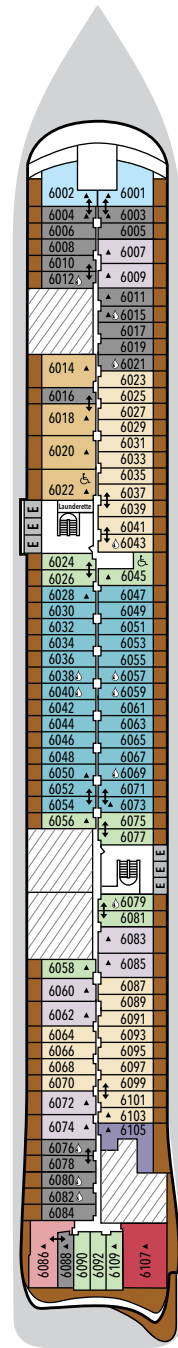

SILVER NOVA – Deck Plans

DECK 3

The Shelter
Atlantide
S.A.L.T. Kitchen

DECK 4

La Dame
Venetian Lounge
Boutique
Reception
Arts Café
Shore Concierge
Atrium
Kaiseki
La Terrazza

DECK 5

Otium Spa
Fitness Centre
Beauty Salon
Casino
Boutique
Dolce Vita
Silver Note
Connoisseur's Corner
Panorama Lounge

DECK 6

Suites

DECK 7

Suites

DECK 8

Suites

DECK 9

Suites

DECK 10

Observation Lounge
S.A.L.T. Lab
S.A.L.T. Chef's Table
S.A.L.T. Bar
Pool Deck
Pool Bar
The Marquee
(The Grill & Spaccanapoli)
The Dusk Bar
Jogging Track

DECK 11

The Cliff Whirlpool
Sun Deck

SUITE CATEGORIES

SPECIFICATIONS

- Crew 544
- Officers International
- Guests 728
- Tonnage 54,700
- Length 801 Feet / 244.2 Meters
- Width 97 Feet / 29.6 Meters
- Speed 19.4 Knots
- Passenger Decks 9
- Connecting Suites
- 3rd Guest Capacity
- Wheelchair Accessible Suites
- Veranda suites with bath & shower
- Technical areas
- Built 2023
- Registry Bahamas