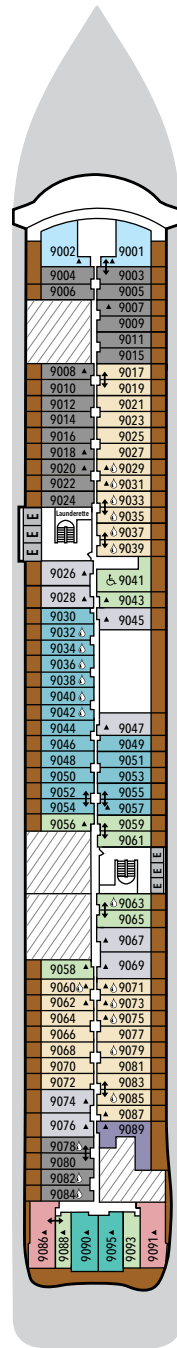

SILVER NOVA – Deck Plans

DECK 3

The Shelter
Atlantide
S.A.L.T. Kitchen

DECK 4

La Dame
Venetian Lounge
Boutique
Reception
Arts Café
Shore Concierge
Atrium
Kaiseki
La Terrazza

DECK 5

Otium Spa
Fitness Centre
Beauty Salon
Casino
Boutique
Dolce Vita
Silver Note
Connoisseur's Corner
Panorama Lounge

DECK 6

Suites

DECK 7

Suites

DECK 8

Suites

DECK 9

Suites

DECK 10

Observation Lounge
S.A.L.T. Lab
S.A.L.T. Chef's Table
S.A.L.T. Bar
Pool Deck
Pool Bar
The Marquee
(The Grill & Spaccanapoli)
The Dusk Bar
Jogging Track

DECK 11

The Cliff Whirlpool
Sun Deck

SUITE CATEGORIES

SPECIFICATIONS

- Crew 544
- Officers International
- Guests 728
- Tonnage 54,700
- Length 801 Feet / 244.2 Meters
- Width 97 Feet / 29.6 Meters
- Speed 19.4 Knots
- Passenger Decks 9
- Connecting Suites
- 3rd Guest Capacity
- Wheelchair Accessible Suites
- Veranda suites with bath & shower
- Technical areas
- Built 2023
- Registry Bahamas