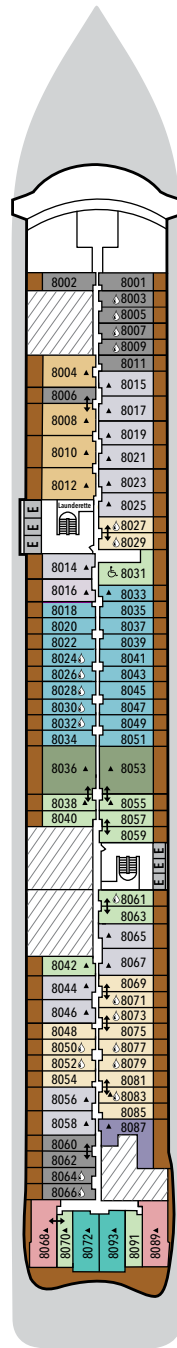

SILVER NOVA – Deck Plans

DECK 3

The Shelter
Atlantide
S.A.L.T. Kitchen

DECK 4

La Dame
Venetian Lounge
Boutique
Reception
Arts Café
Shore Concierge
Atrium
Kaiseki
La Terrazza

DECK 5

Otium Spa
Fitness Centre
Beauty Salon
Casino
Boutique
Dolce Vita
Silver Note
Connoisseur's Corner
Panorama Lounge

DECK 6

Suites

DECK 7

Suites

DECK 8

Suites

DECK 9

Suites

DECK 10

Observation Lounge
S.A.L.T. Lab
S.A.L.T. Chef's Table
S.A.L.T. Bar
Pool Deck
Pool Bar
The Marquee
(The Grill & Spaccanapoli)
The Dusk Bar
Jogging Track

DECK 11

The Cliff Whirlpool
Sun Deck

SUITE CATEGORIES

SPECIFICATIONS

- Crew 544
- Officers International
- Guests 728
- Tonnage 54,700
- Length 801 Feet / 244.2 Meters
- Width 97 Feet / 29.6 Meters
- Speed 19.4 Knots
- Passenger Decks 9
- Connecting Suites
- 3rd Guest Capacity
- Wheelchair Accessible Suites
- Veranda suites with bath & shower
- Technical areas
- Built 2023
- Registry Bahamas