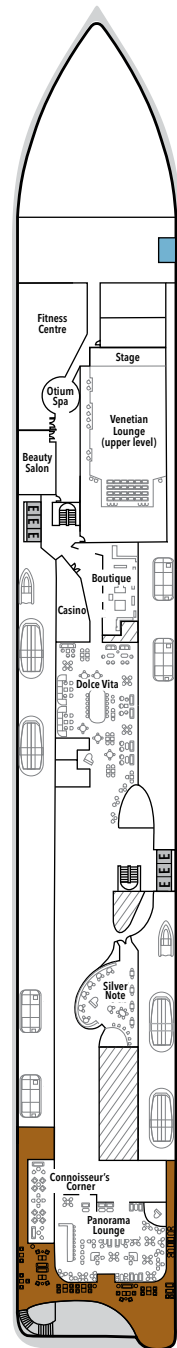

SILVER NOVA – Deck Plans

DECK 3

The Shelter
Atlantide
S.A.L.T. Kitchen

DECK 4

La Dame
Venetian Lounge
Boutique
Reception
Arts Café
Shore Concierge
Atrium
Kaiseki
La Terrazza

DECK 5

Otium Spa
Fitness Centre
Beauty Salon
Casino
Boutique
Dolce Vita
Silver Note
Connoisseur's Corner
Panorama Lounge

DECK 6

Suites

DECK 7

Suites

DECK 8

Suites

DECK 9

Suites

DECK 10

Observation Lounge
S.A.L.T. Lab
S.A.L.T. Chef's Table
S.A.L.T. Bar
Pool Deck
Pool Bar
The Marquee
(The Grill & Spaccanapoli)
The Dusk Bar
Jogging Track

DECK 11

The Cliff Whirlpool
Sun Deck

SUITE CATEGORIES

SPECIFICATIONS

- Crew 544
- Officers International
- Guests 728
- Tonnage 54,700
- Length 801 Feet / 244.2 Meters
- Width 97 Feet / 29.6 Meters
- Speed 19.4 Knots
- Passenger Decks 9
- Connecting Suites
- 3rd Guest Capacity
- Wheelchair Accessible Suites
- Veranda suites with bath & shower
- Technical areas
- Built 2023
- Registry Bahamas