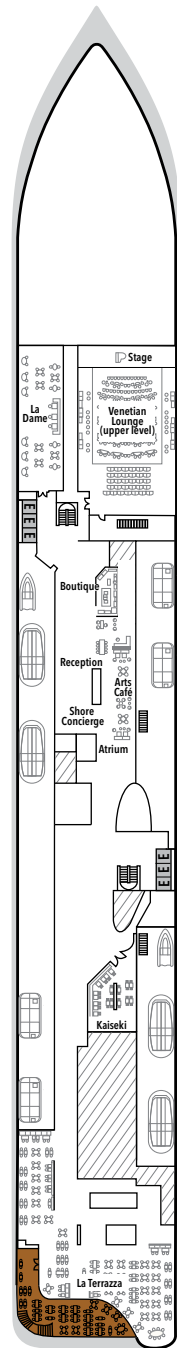

SILVER NOVA – Deck Plans

DECK 3

The Shelter
Atlantide
S.A.L.T. Kitchen

DECK 4

La Dame
Venetian Lounge
Boutique
Reception
Arts Café
Shore Concierge
Atrium
Kaiseki
La Terrazza

DECK 5

Otium Spa
Fitness Centre
Beauty Salon
Casino
Boutique
Dolce Vita
Silver Note
Connoisseur's Corner
Panorama Lounge

DECK 6

Suites

DECK 7

Suites

DECK 8

Suites

DECK 9

Suites

DECK 10

Observation Lounge
S.A.L.T. Lab
S.A.L.T. Chef's Table
S.A.L.T. Bar
Pool Deck
Pool Bar
The Marquee
(The Grill & Spaccanapoli)
The Dusk Bar
Jogging Track

DECK 11

The Cliff Whirlpool
Sun Deck

SUITE CATEGORIES

SPECIFICATIONS

- Crew 544
- Officers International
- Guests 728
- Tonnage 54,700
- Length 801 Feet / 244.2 Meters
- Width 97 Feet / 29.6 Meters
- Speed 19.4 Knots
- Passenger Decks 9
- Connecting Suites
- 3rd Guest Capacity
- Wheelchair Accessible Suites
- Veranda suites with bath & shower
- Technical areas
- Built 2023
- Registry Bahamas